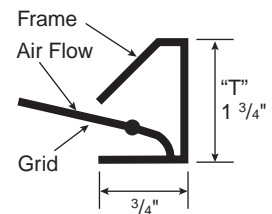

It's as easy as

Place media on filter frame's spring tensioned retaining grid.

Press media and grid while tucking media under frame edges.

Release media and grid for a secure, compression-type seal.

Standard Sizes Available in
1" and 2" Nominal Thickness

Nominal Size	Actual Size
16" x 20"	15½" x 19½"
16" x 25"	15½" x 24½"
20" x 20"	19½" x 19½"
20" x 25"	19½" x 24½"
24" x 24"	23¾" x 23¾"

*** Special Sizes are Available Upon Request ***

Section for
1" Frames