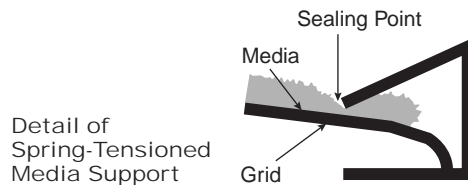

Detail of
Spring-Tensioned
Media Support

Cincinnati Air Filter Sales Service, Inc.
1004 Kieley Place / Cincinnati, Ohio 45217
Tel. (513) 242-3400 / Fax (513) 482-4444
(800) 675-5348 / www.cafcoairfilter.com