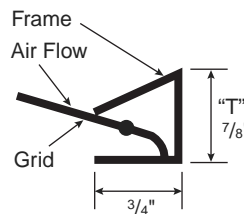

It's as easy as

Place media on filter frame's spring tensioned retaining grid.

Press media and grid while tucking media under frame edges.

Release media and grid for a secure, compression-type seal.

Standard Sizes Available in
1" and 2" Nominal Thickness

Nominal Size	Actual Size
16" x 20"	15½" x 19½"
16" x 25"	15½" x 24½"
20" x 20"	19½" x 19½"
20" x 25"	19½" x 24½"
24" x 24"	23¾" x 23¾"

*** Special Sizes are Available Upon Request ***

Section for
1" Frames